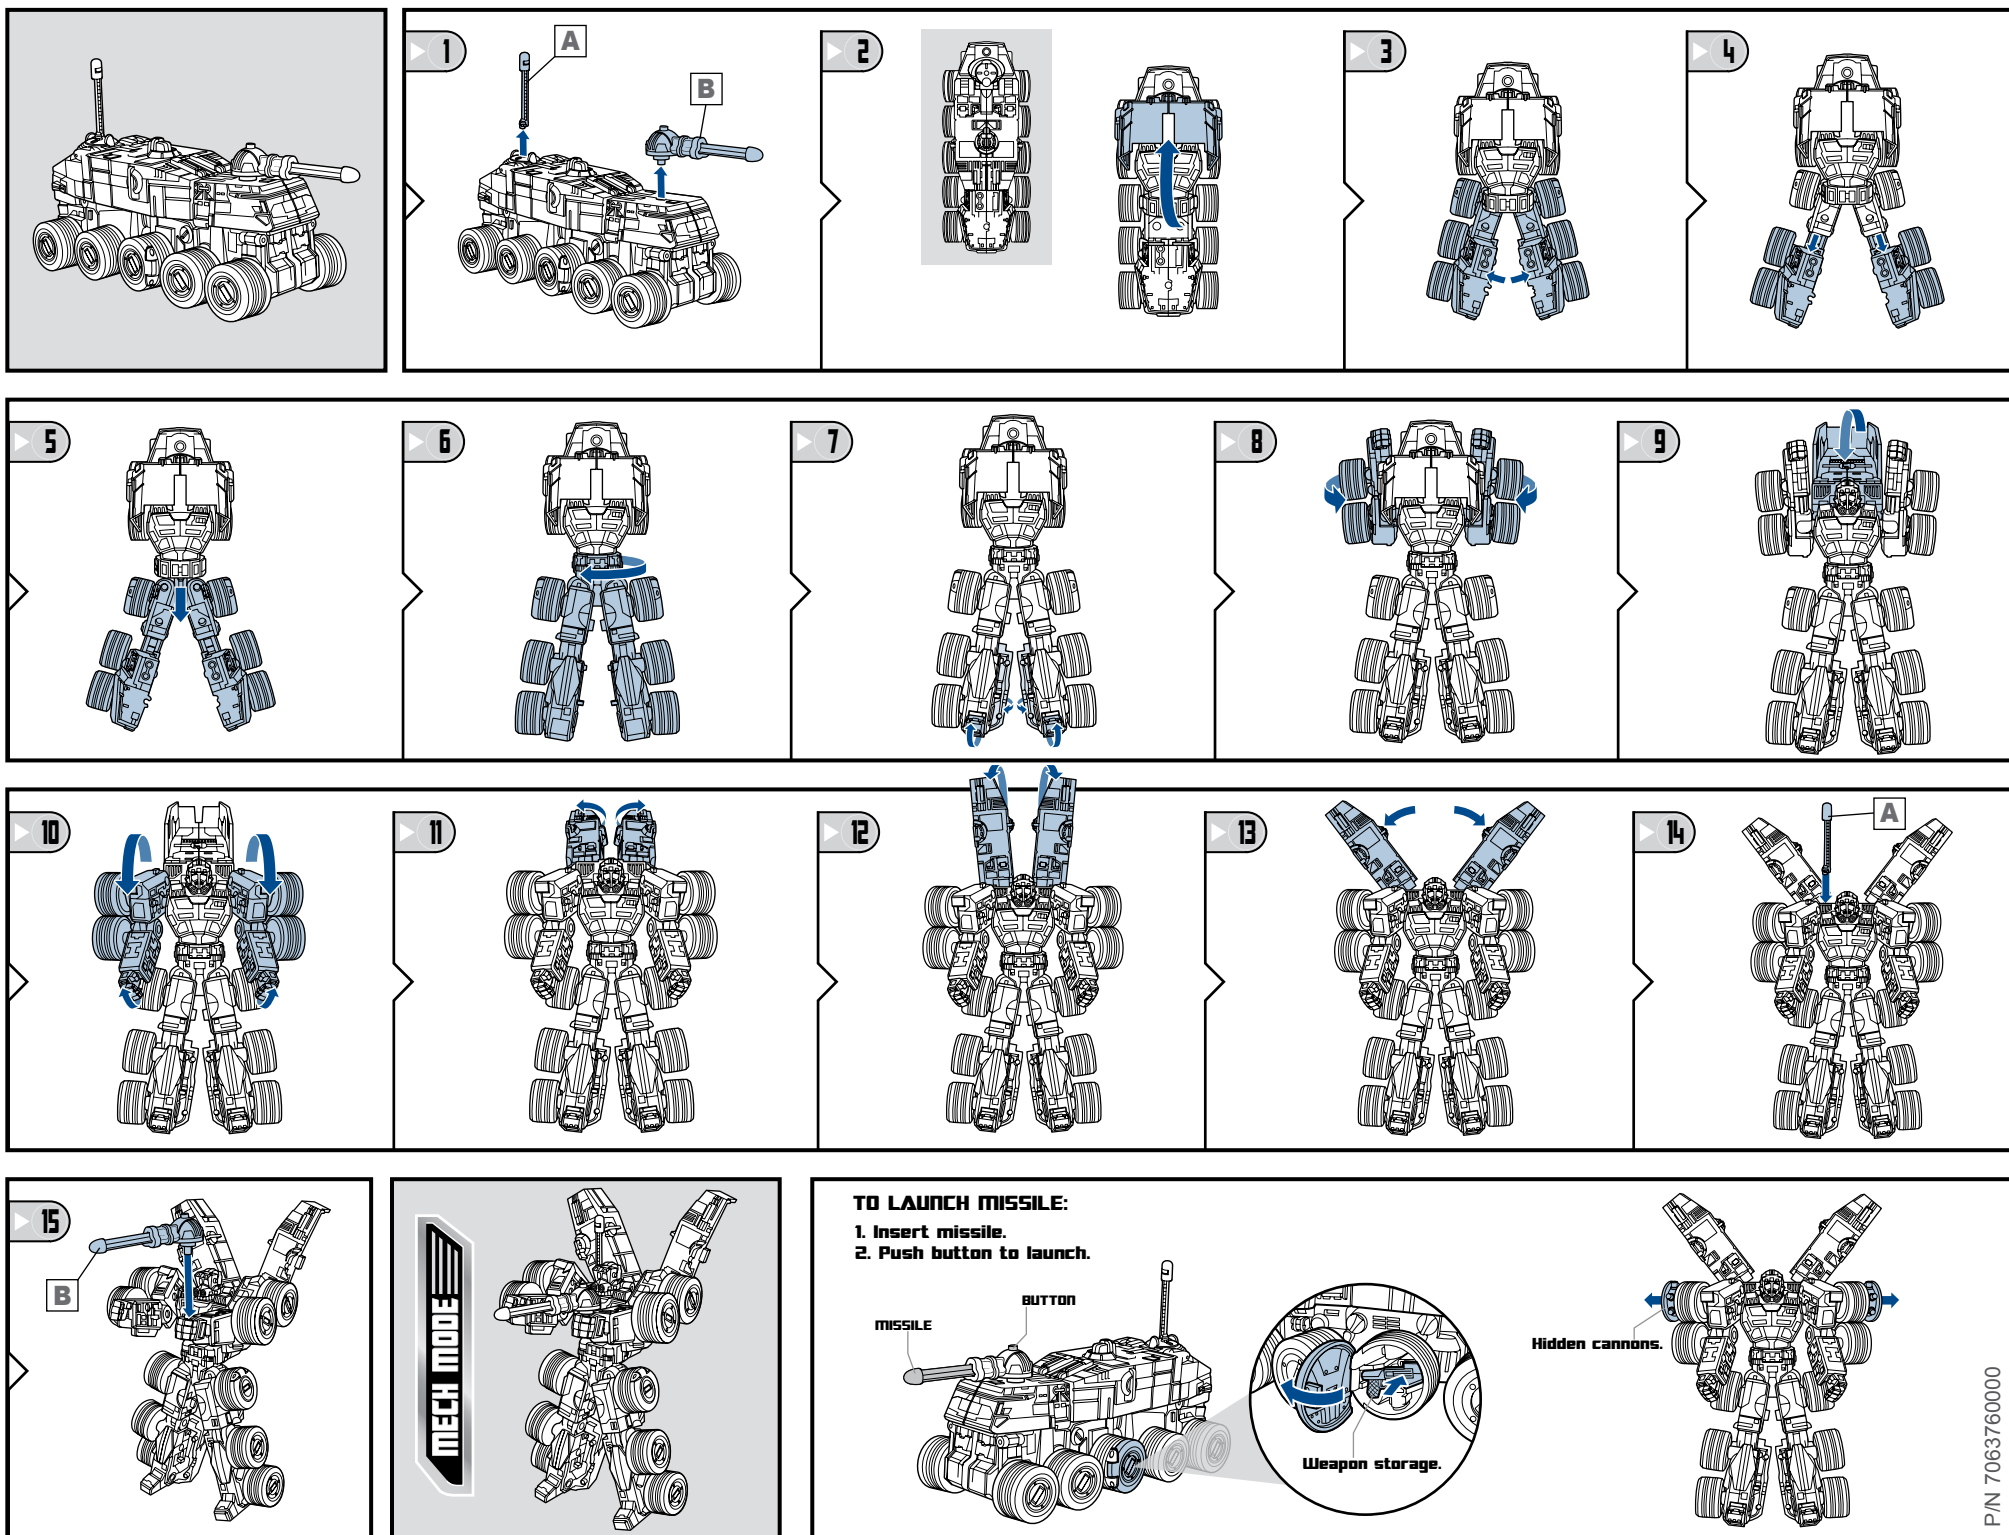

TRANSFORMERS CROSSOVERS™

STAR WARS®

CLONE TURBO TANK™

CLONE COMMANDER CODY™

WARNING:

CHOKING HAZARD-Small parts.
Not for children under 3 years.

AGES 5+

97566/94741 Asst.

NOTE: Some parts are made to detach if excessive force is applied and are designed to be reattached if separation occurs. Adult supervision may be necessary for younger children.

CHANGING TO MECH

Reverse order of instructions to convert
back into vehicle.

TO LAUNCH MISSILE:

1. Insert missile.
2. Push button to launch.

MISSILE

BUTTON

Weapon storage.

Hidden cannons.

VISIT STARWARS.HASBRO.COM

© 2010 Lucasfilm Ltd. & © TM where indicated. All Rights Reserved.
© * and/or TM* & © 2010 Hasbro. All Rights Reserved.
TM & © denote U.S. Trademarks.
Manufactured under license from Tomy Company, Ltd.